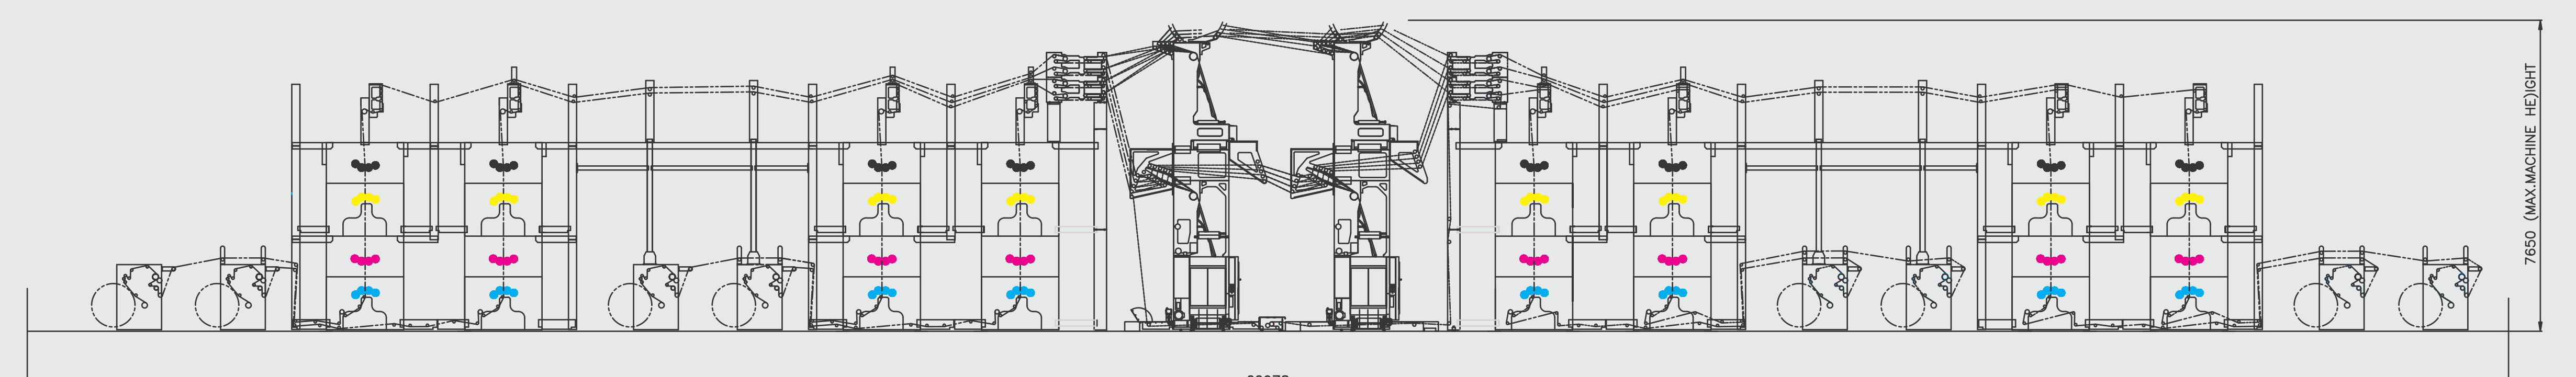

HILINE AT ULTIMATE PRINT, MALAYSIA.