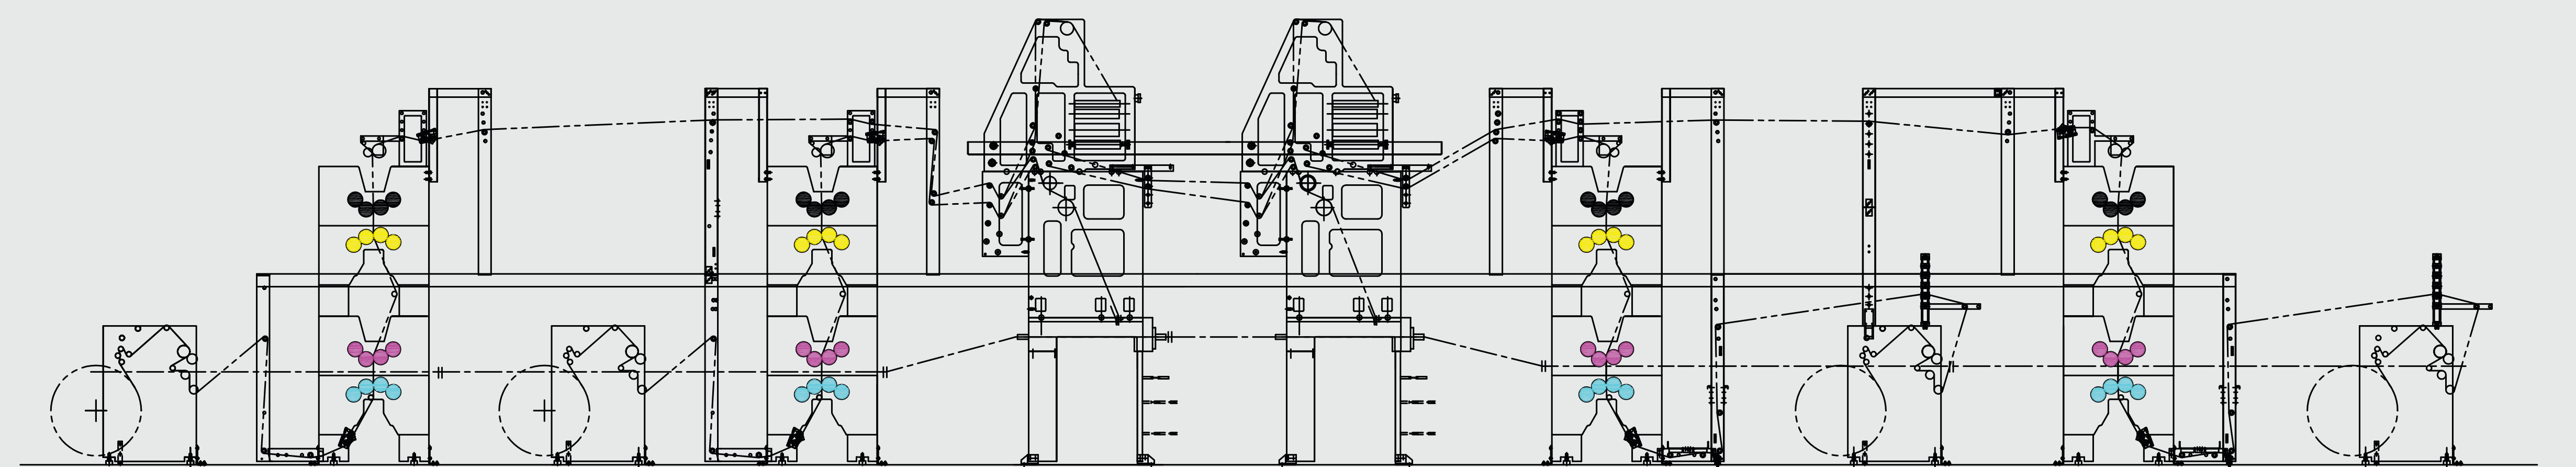

“E 'PERFEITO!

THE CITYLINE EXPRESS

- A perfect match
for the printing
requirements of
the Brazilian Market.”

- Mr. Laelso Rodrigues

Mr. Laelso Rodrigues- Executive President (left) and
Mr. José Carlos Fineis- Technical Advisor with the Manugraph team.

CITYLINE EXPRESS, CRUZEIRO DO SUL, BRAZIL

MANUGRAPH

Technology in Print